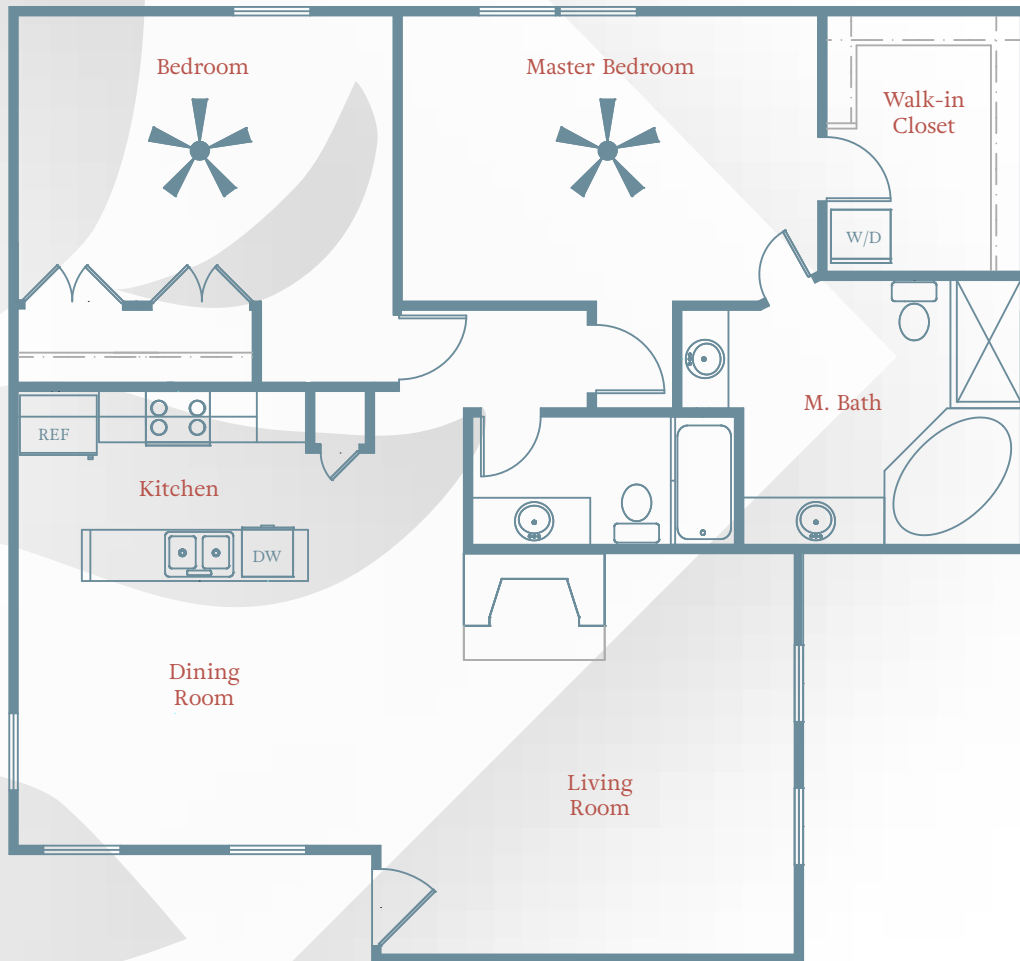

Vacation Living... At Home

Floorplan J

Dining Room: 8 x 10

Kitchen: 9 x 7

Living Room: 17 x 14

Bedroom: 16 x 13

Guest Room: 13 x 12

TOTAL: 1,274 sq. ft.

All room dimensions are approximate. Changes may be made to the floor plans, terraces, or square footage in the condominium units that are not reflected in our information. The current information is based on the current development plans, which are subject to change.