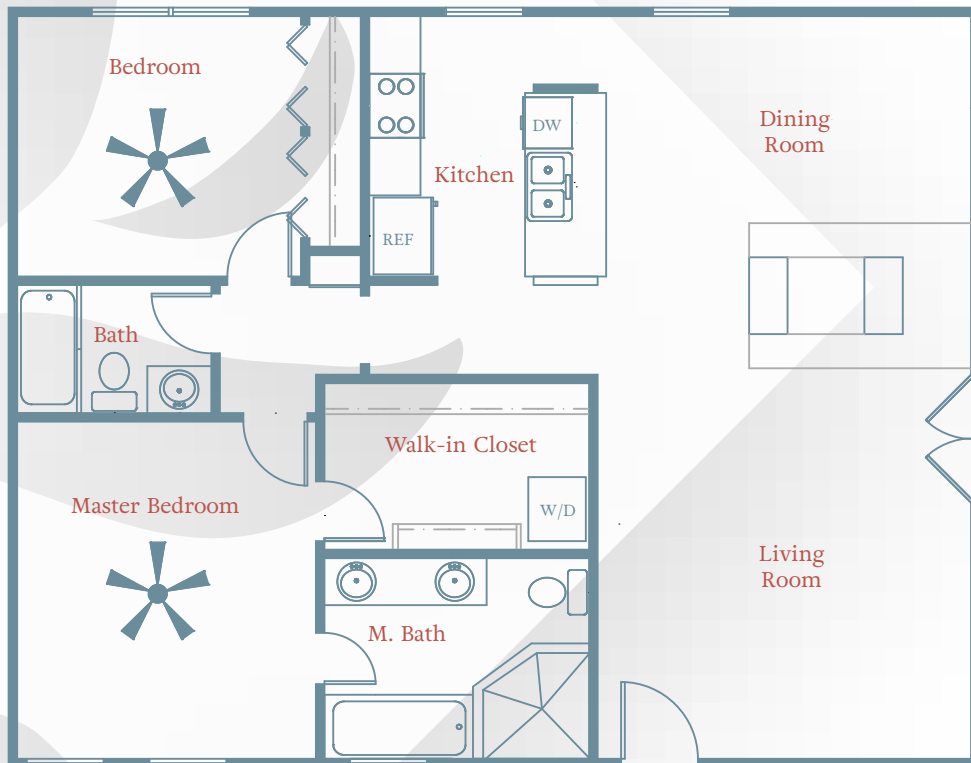

Vacation Living... At Home

Floorplan G

Dining Room: 13.5 x 13

Kitchen: 11.5 x 7

Living Room: 13 x 17

Bedroom: 14 x 11.5

Guest Room: 13 x 11.5

TOTAL: 1,155 sq. ft.

All room dimensions are approximate. Changes may be made to the floor plans, terraces, or square footage in the condominium units that are not reflected in our information. The current information is based on the current development plans, which are subject to change.