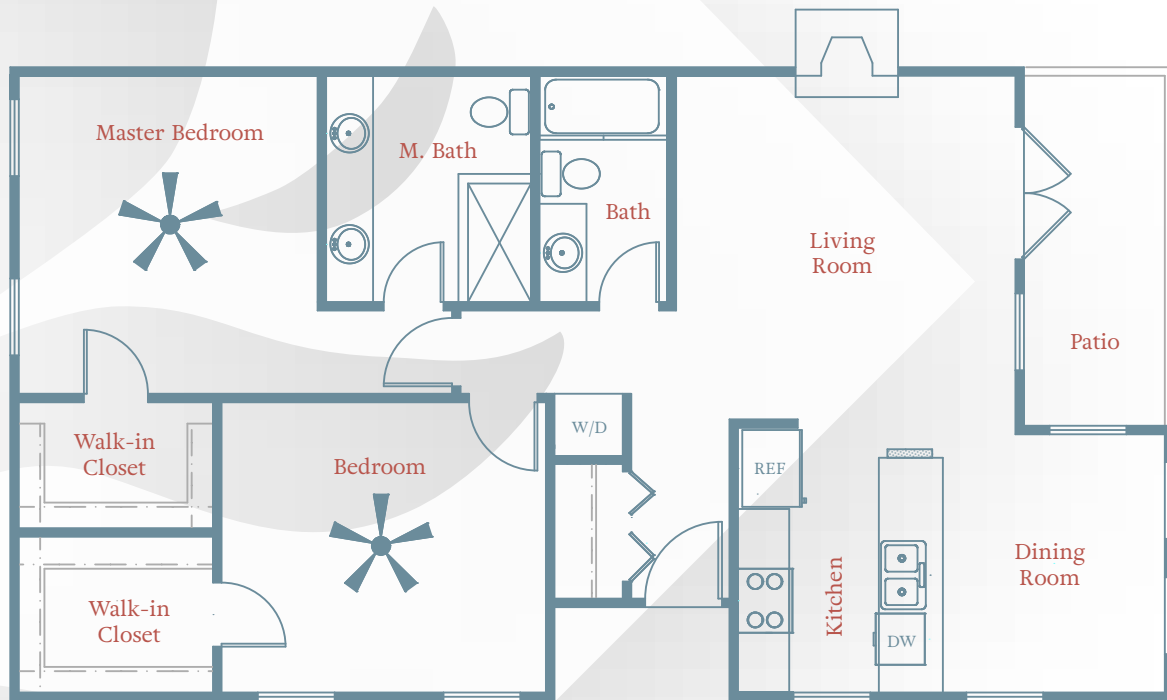

Vacation Living... At Home

Floorplan E

Dining Room: 12 x 14

Kitchen: 7 x 9

Living Room: 16 x 14

Bedroom: 13 x 11

Guest Room: 12 x 11

TOTAL: 1,124 sq. ft.

All room dimensions are approximate. Changes may be made to the floor plans, terraces, or square footage in the condominium units that are not reflected in our information. The current information is based on the current development plans, which are subject to change.