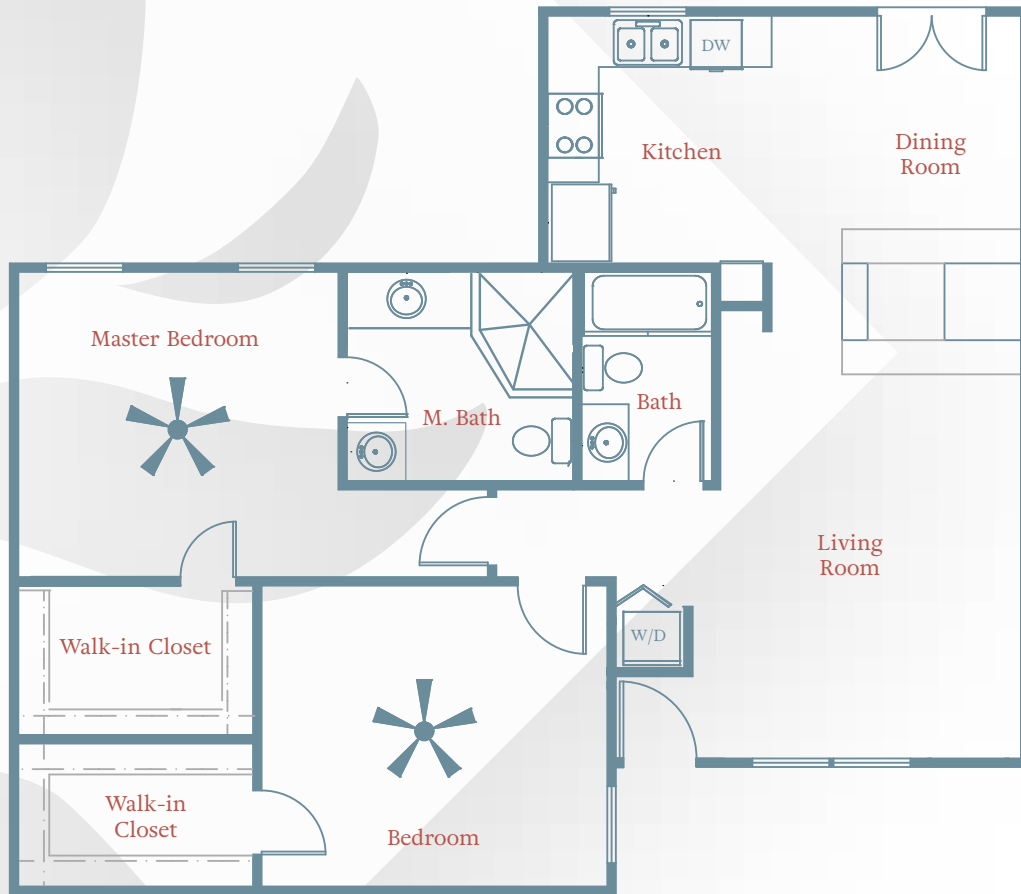

## Floorplan D

Dining Room/Kitchen: . . . 9 x 18

Living Room: . . . . . 15 x 14

Bedroom: . . . . . 12 x 12

Guest Room: . . . . . 12 x 13

TOTAL: . . . . . 1,097 sq. ft.

All room dimensions are approximate. Changes may be made to the floor plans, terraces, or square footage in the condominium units that are not reflected in our information. The current information is based on the current development plans, which are subject to change.