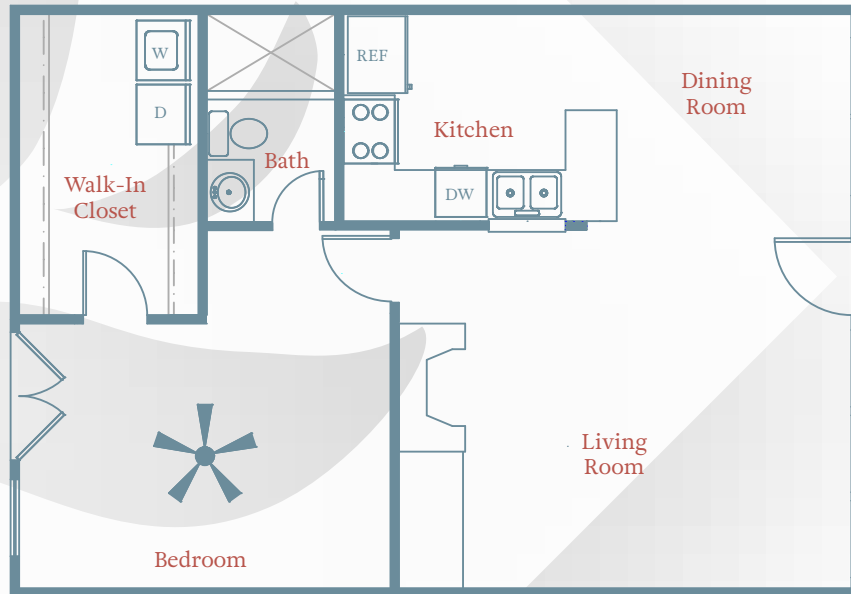

Vacation Living... At Home

Floorplan A

Dining Room: 9 x 10

Kitchen: 8.5 x 10.5

Living Room: 15 x 14.5

Bedroom: 11 x 12

TOTAL: 768 sq. ft.

All room dimensions are approximate. Changes may be made to the floor plans, terraces, or square footage in the condominium units that are not reflected in our information. The current information is based on the current development plans, which are subject to change.